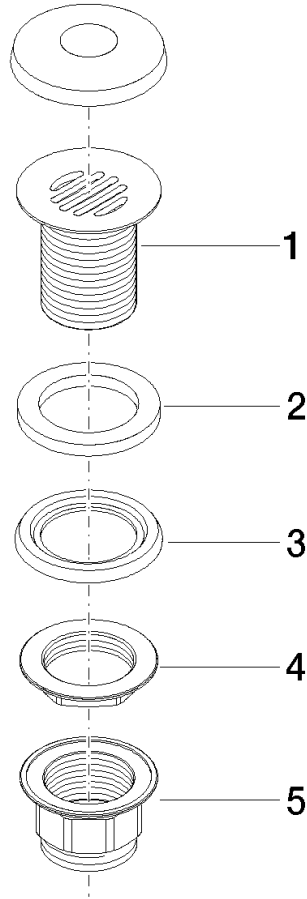

**Grated waste 1 1/4" - Champagne (22kt Gold)**

IMO

10 110 970

Fits: IMO, LULU, MADISON, MEM, TARA,  
CL.1, LISSÉ, VAIA, META, CYO

	Champagne (22kt Gold)	10 110 970-47
	Chrome	10 110 970-00
	Brushed Platinum	10 110 970-06
	Platinum	10 110 970-08
	Durabrand (23kt Gold)	10 110 970-09
	Dark Chrome	10 110 970-19
	Light Gold	10 110 970-26
	Brushed Light Gold	10 110 970-27
	Brushed Durabrand (23kt Gold)	10 110 970-28
	Matte Black	10 110 970-33
	Brushed Bronze	10 110 970-42
	Brushed Champagne (22kt Gold)	10 110 970-46
	Brushed Chrome	10 110 970-93
	Brushed Dark Platinum	10 110 970-99

## Grated waste 1 1/4" - Champagne (22kt Gold)

---

IMO

10 110 970

Only suitable for sinks without an overflow.

10 110 970

10 110 970

Parts for other finishes can be found here: [Chrome](#)

Spare parts list

No.	Item Number	Name	Quantity used	Delivery time
1	09 11 01 025-47	cup	1	30
2	09 14 05 039 90	seal	1	2
3	09 14 03 025 90	seal	1	2
4	09 23 10 017 90	nut	1	2
5	09 23 10 020-47	nut	1	30