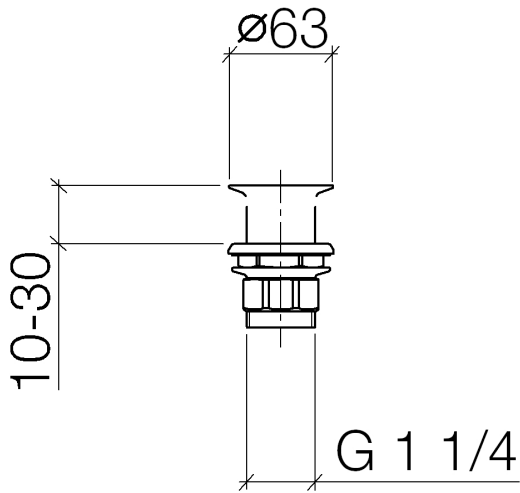

**Grated waste 1 1/4" - Champagne (22kt Gold)**

IMO

10 110 970

Fits: IMO, LULU, MADISON, MEM, TARA,  
CL.1, LISSÉ, VAIA, META, CYO

	Champagne (22kt Gold)	10 110 970-47
	Chrome	10 110 970-00
	Brushed Platinum	10 110 970-06
	Platinum	10 110 970-08
	Durabrand (23kt Gold)	10 110 970-09
	Dark Chrome	10 110 970-19
	Light Gold	10 110 970-26
	Brushed Light Gold	10 110 970-27
	Brushed Durabrand (23kt Gold)	10 110 970-28
	Matte Black	10 110 970-33
	Brushed Bronze	10 110 970-42
	Brushed Champagne (22kt Gold)	10 110 970-46
	Brushed Chrome	10 110 970-93
	Brushed Dark Platinum	10 110 970-99

## Grated waste 1 1/4" - Champagne (22kt Gold)

---

IMO

10 110 970

Only suitable for sinks without an overflow.

10 110 970

10 110 970

Parts for other finishes can be found here: [Chrome](#)

Spare parts list

No.	Item Number	Name	Quantity used	Delivery time
1	09 11 01 025-47	cup	1	30
2	09 14 05 039 90	seal	1	2
3	09 14 03 025 90	seal	1	2
4	09 23 10 017 90	nut	1	2
5	09 23 10 020-47	nut	1	30